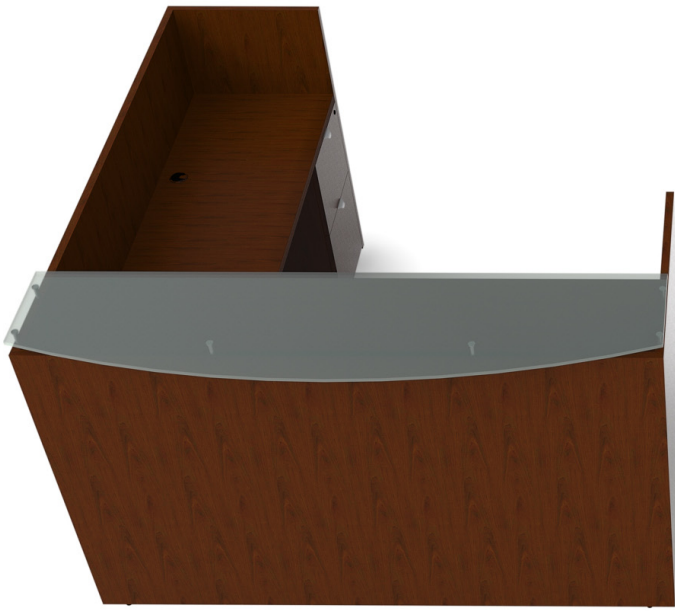

U Station Configuration
JA-174N. CHER

U Station Configuration
JA-177R. MAHO

Respond 2.1 Seating
205M

Table. conference | racetrack
JA-163N. CHER
 Respond 1.1 Seating
206M

Round

Racetrack. table desk / conference tables

Table. conference | round
JA-160N. MAHO

Respond 3.1 Seating
207M

L Desk. reception | glass transaction shelf
JA-124N. CHER

L Desk. reception | wood transaction shelf
JA-123N. CHER

L Desk. reception | glass transaction
JA-124N. MAHO
 Respond 1.1 Seating
206M