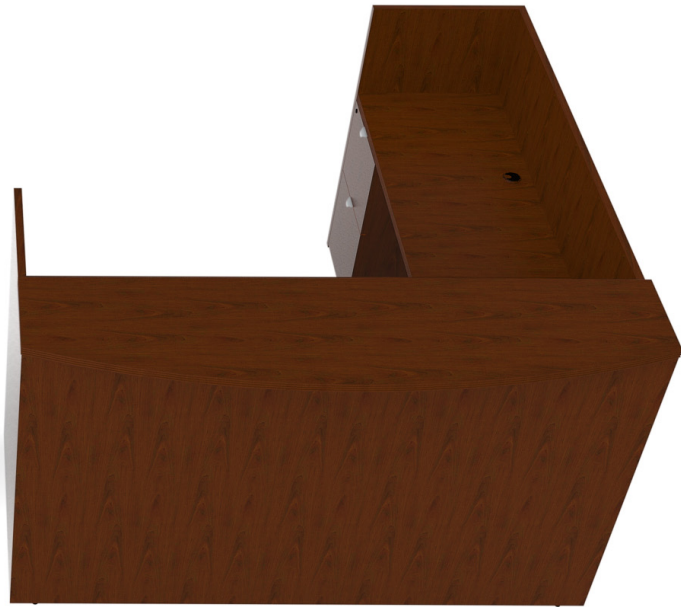

U Station Configuration
JA-174N. CHER

U Station Configuration
JA-177R. MAHO

Respond 2.1 Seating
205M

Table. conference | racetrack
JA-163N. CHER
 Respond 1.1 Seating
206M

Round

Racetrack. table desk / conference tables

Table. conference | round
JA-160N. MAHO

Respond 3.1 Seating
207M

L Desk. reception | glass transaction shelf
JA-124N. CHER

L Desk. reception | wood transaction shelf
JA-123N. CHER

L Desk. reception | glass transaction
JA-124N. MAHO
 Respond 1.1 Seating
206M