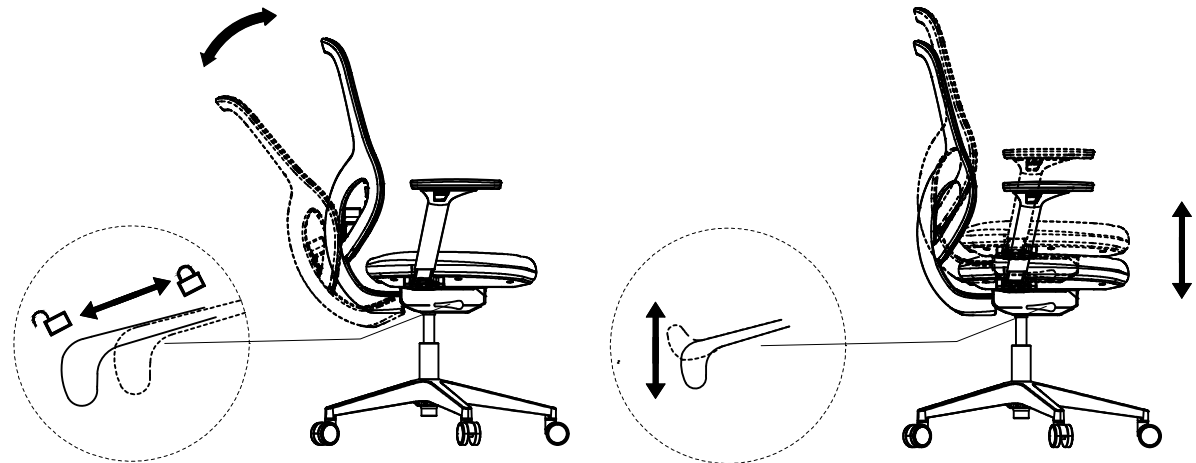

## Assembly Instructions

10632-BLK/10632-GRY JEPPE

PLEASE NOTE: Check that you have received all components and hardware before assembling. If you are missing any parts, contact your retailer.

### 1 3D Arm adjustable

### 2 Chair tilt, lock and height adjustable

During assembly, hand tighten screws only. When the screws are in place, tighten completely.