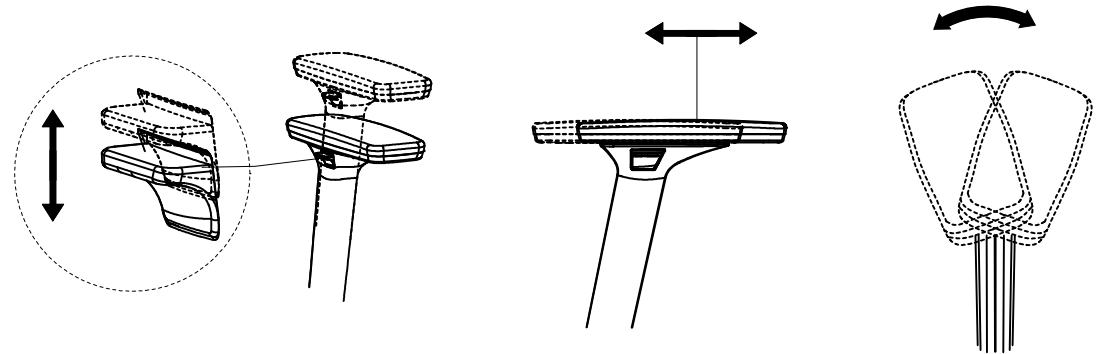

K (1 pc)

M8-1.25x20mm  
L (3 pcs)

During assembly, hand tighten screws only. When the screws are in place, tighten completely.

## Assembly Instructions

10632-BLK/10632-GRY JEPPE

PLEASE NOTE: Check that you have received all components and hardware before assembling. If you are missing any parts, contact your retailer.

### 1 3D Arm adjustable