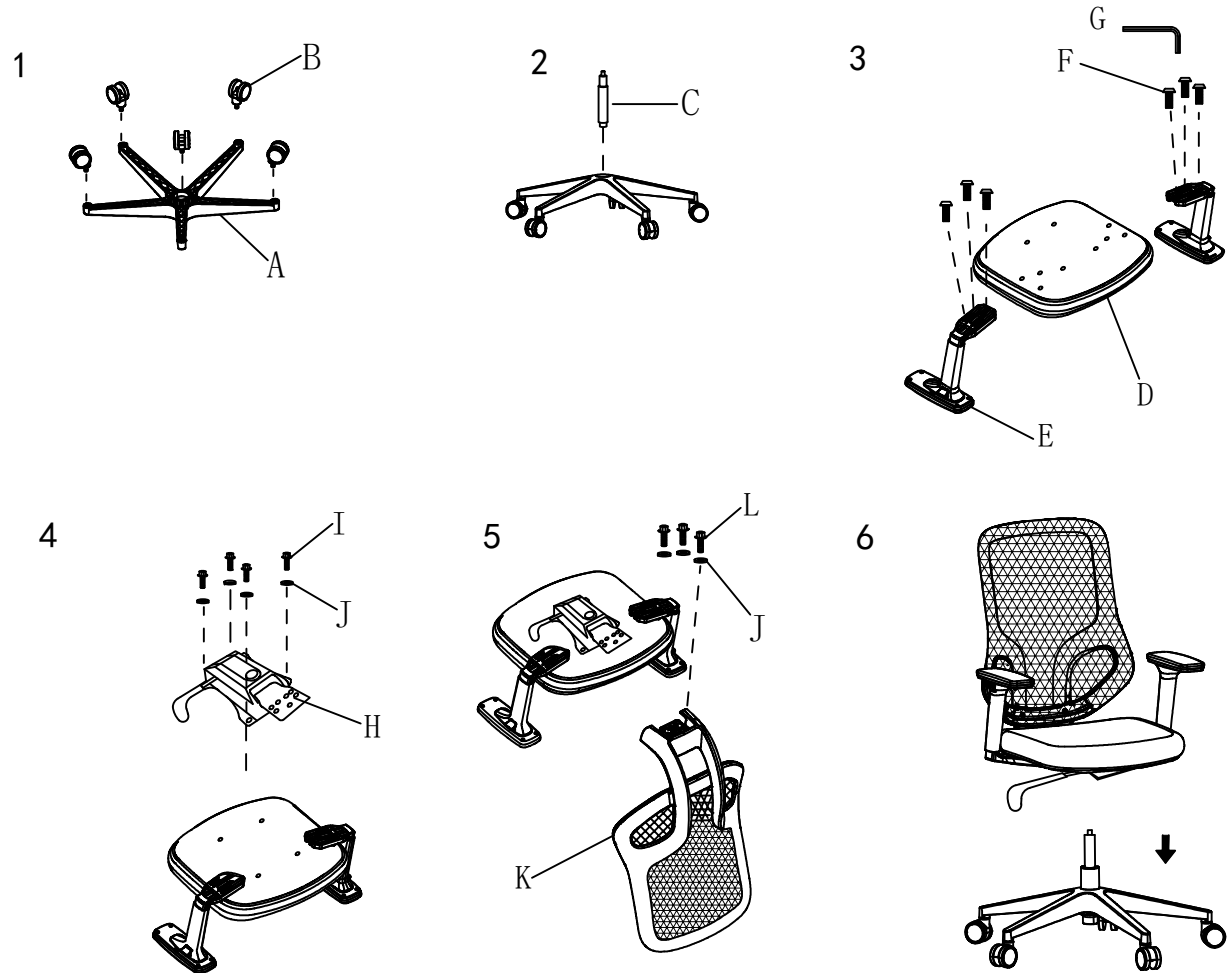

## Assembly Instructions 10632-BLK/10632-GRY JEPPE

PLEASE NOTE: Check that you have received all components and hardware before assembling. If you are missing any parts, contact your retailer.

A (1 pc)

B (5 pcs)

K (1 pc)

M8-1.25x20mm  
L (3 pcs)

During assembly, hand tighten screws only. When the screws are in place, tighten completely.

### 1 3D Arm adjustable

### 2 Chair tilt, lock and height adjustable

During assembly, hand tighten screws only. When the screws are in place, tighten completely.